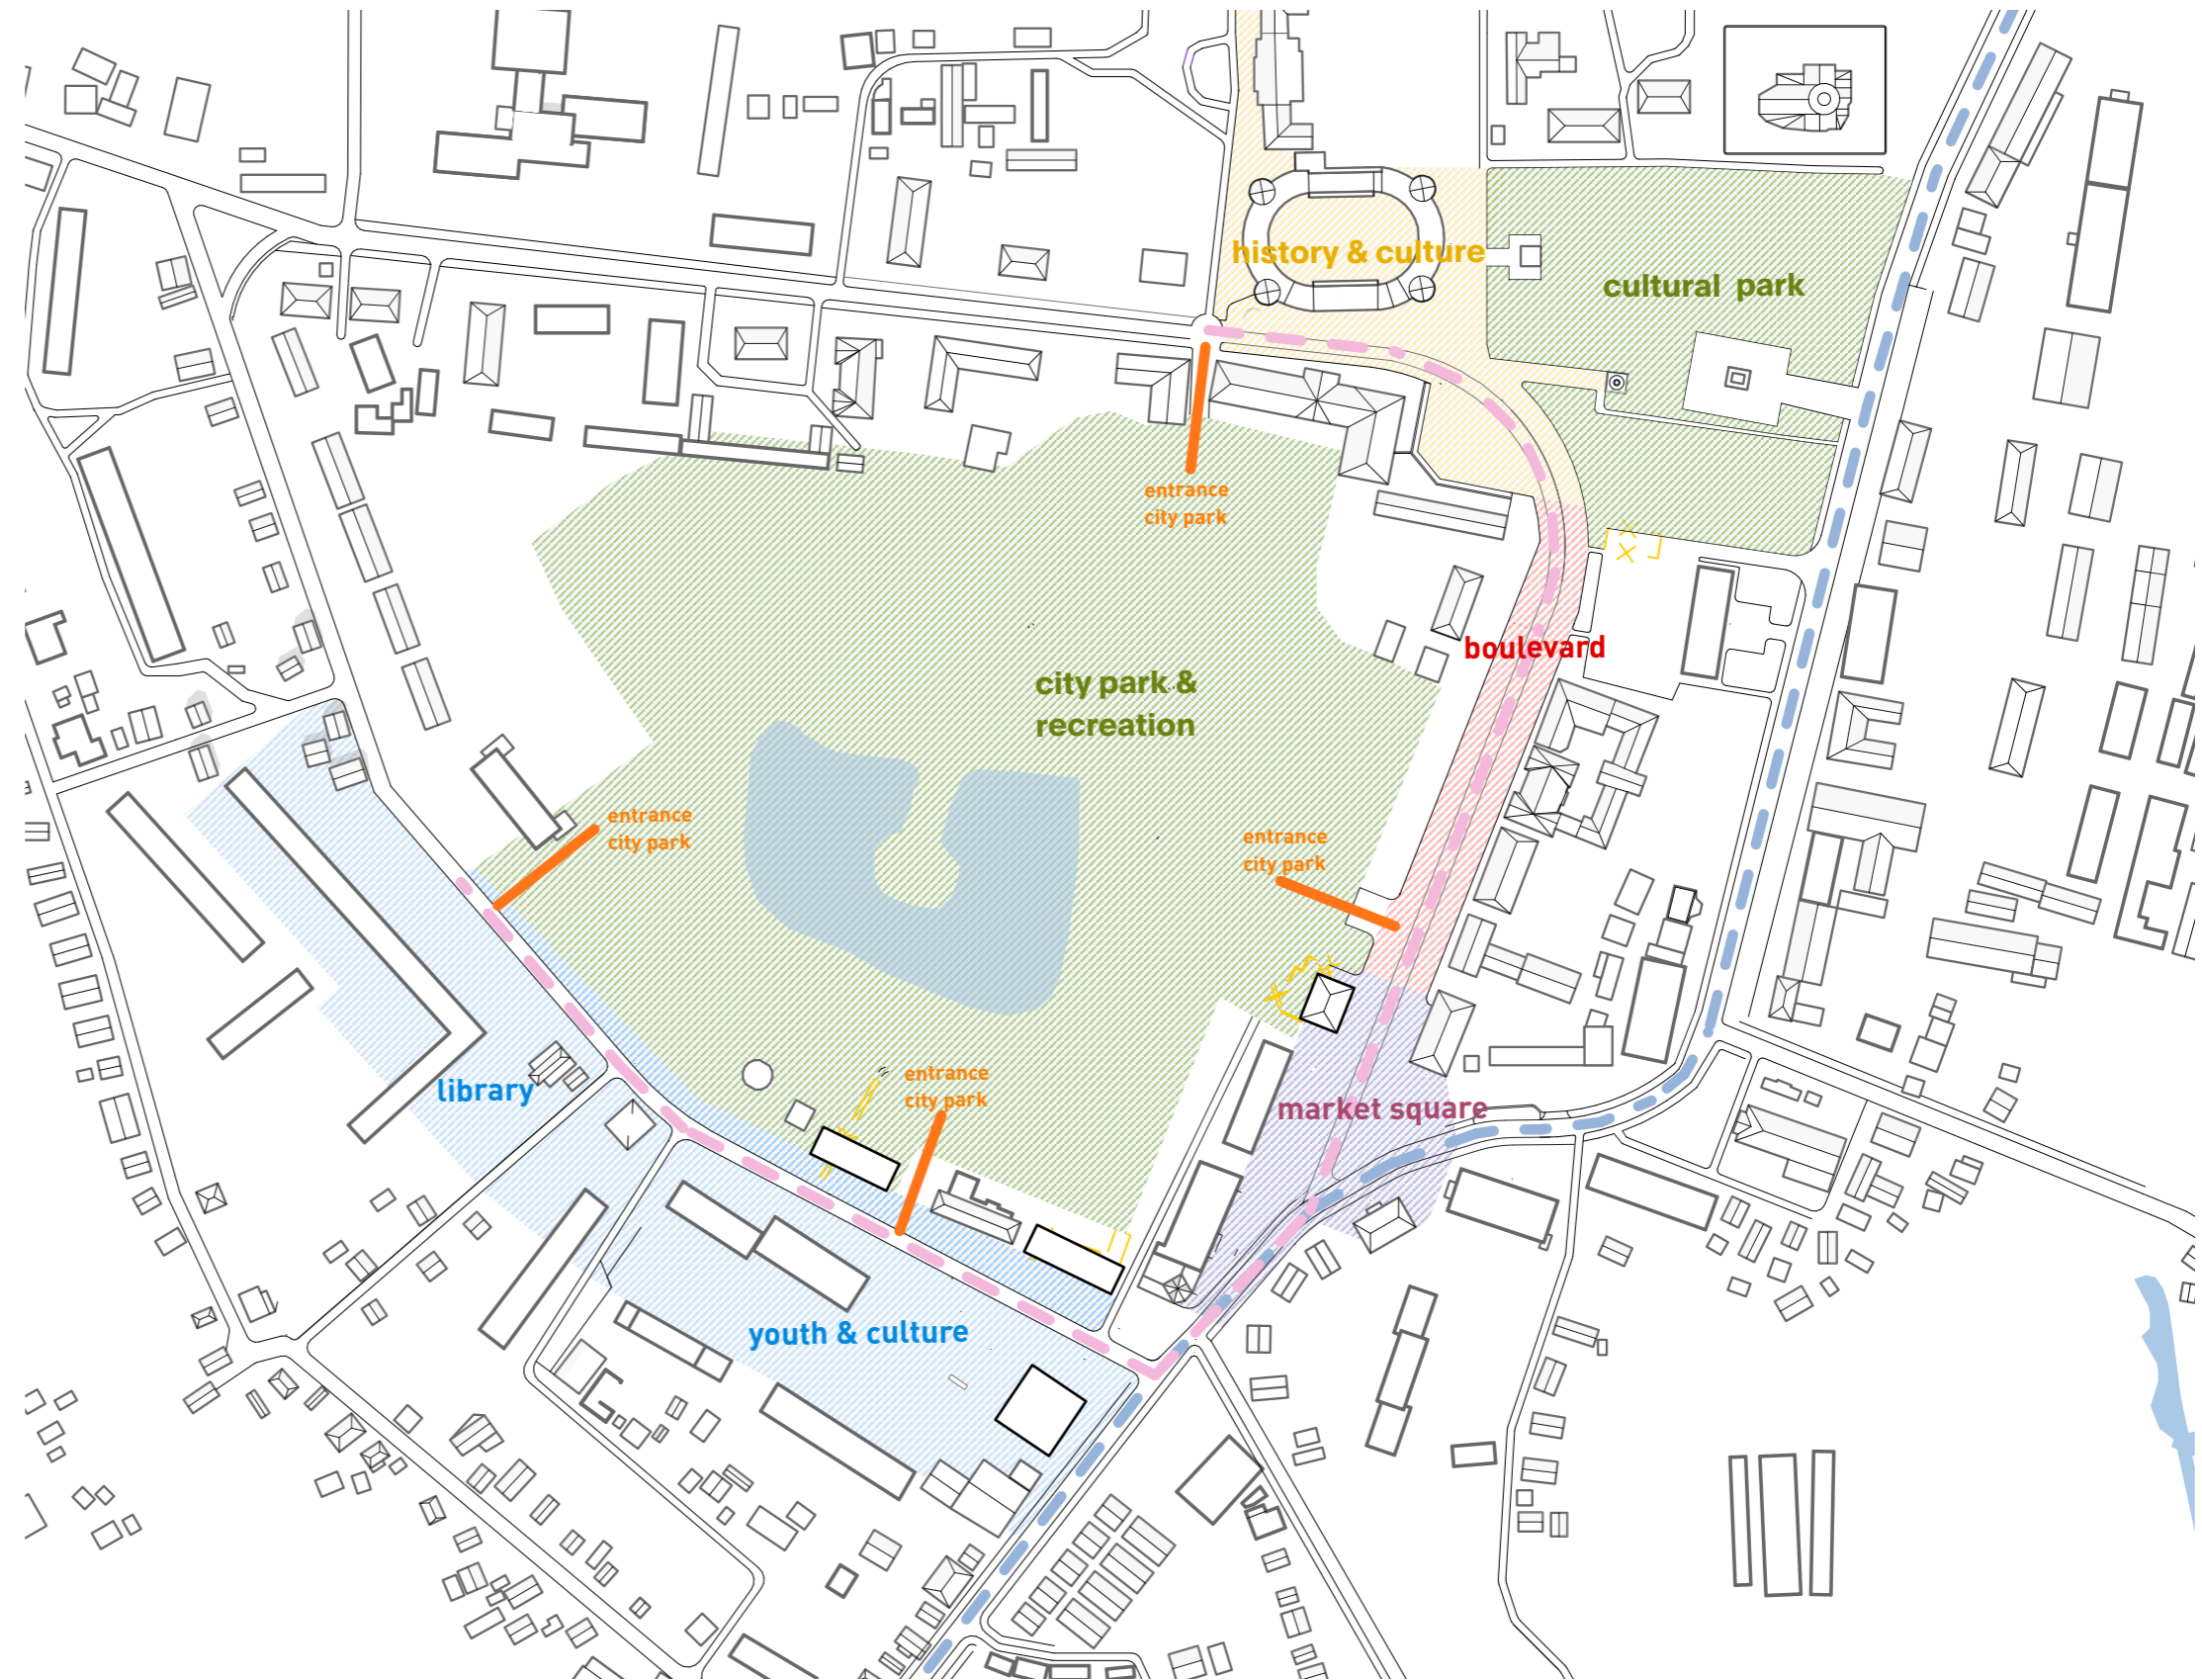

conceptual masterplan

M 1:12000 | DIN A3

conceptual siteplan

M 1:3000 | DIN A3

siteplan

M 1:3000 | DIN A3

Zoom market square

M 1:1000 | DIN A3

visualisation views

view 1: boulevard entry with the café Trostyanets

view 2: café and tourism office pavilion

view 3: farmers market and park entry

view 4: food court furniture

M 1:1000 | DIN A3

view 1: boulevard entry with the café Trostyanets

view 2: café and tourism office pavilion

view 3: farmers market and park entry

view 4: food court furniture