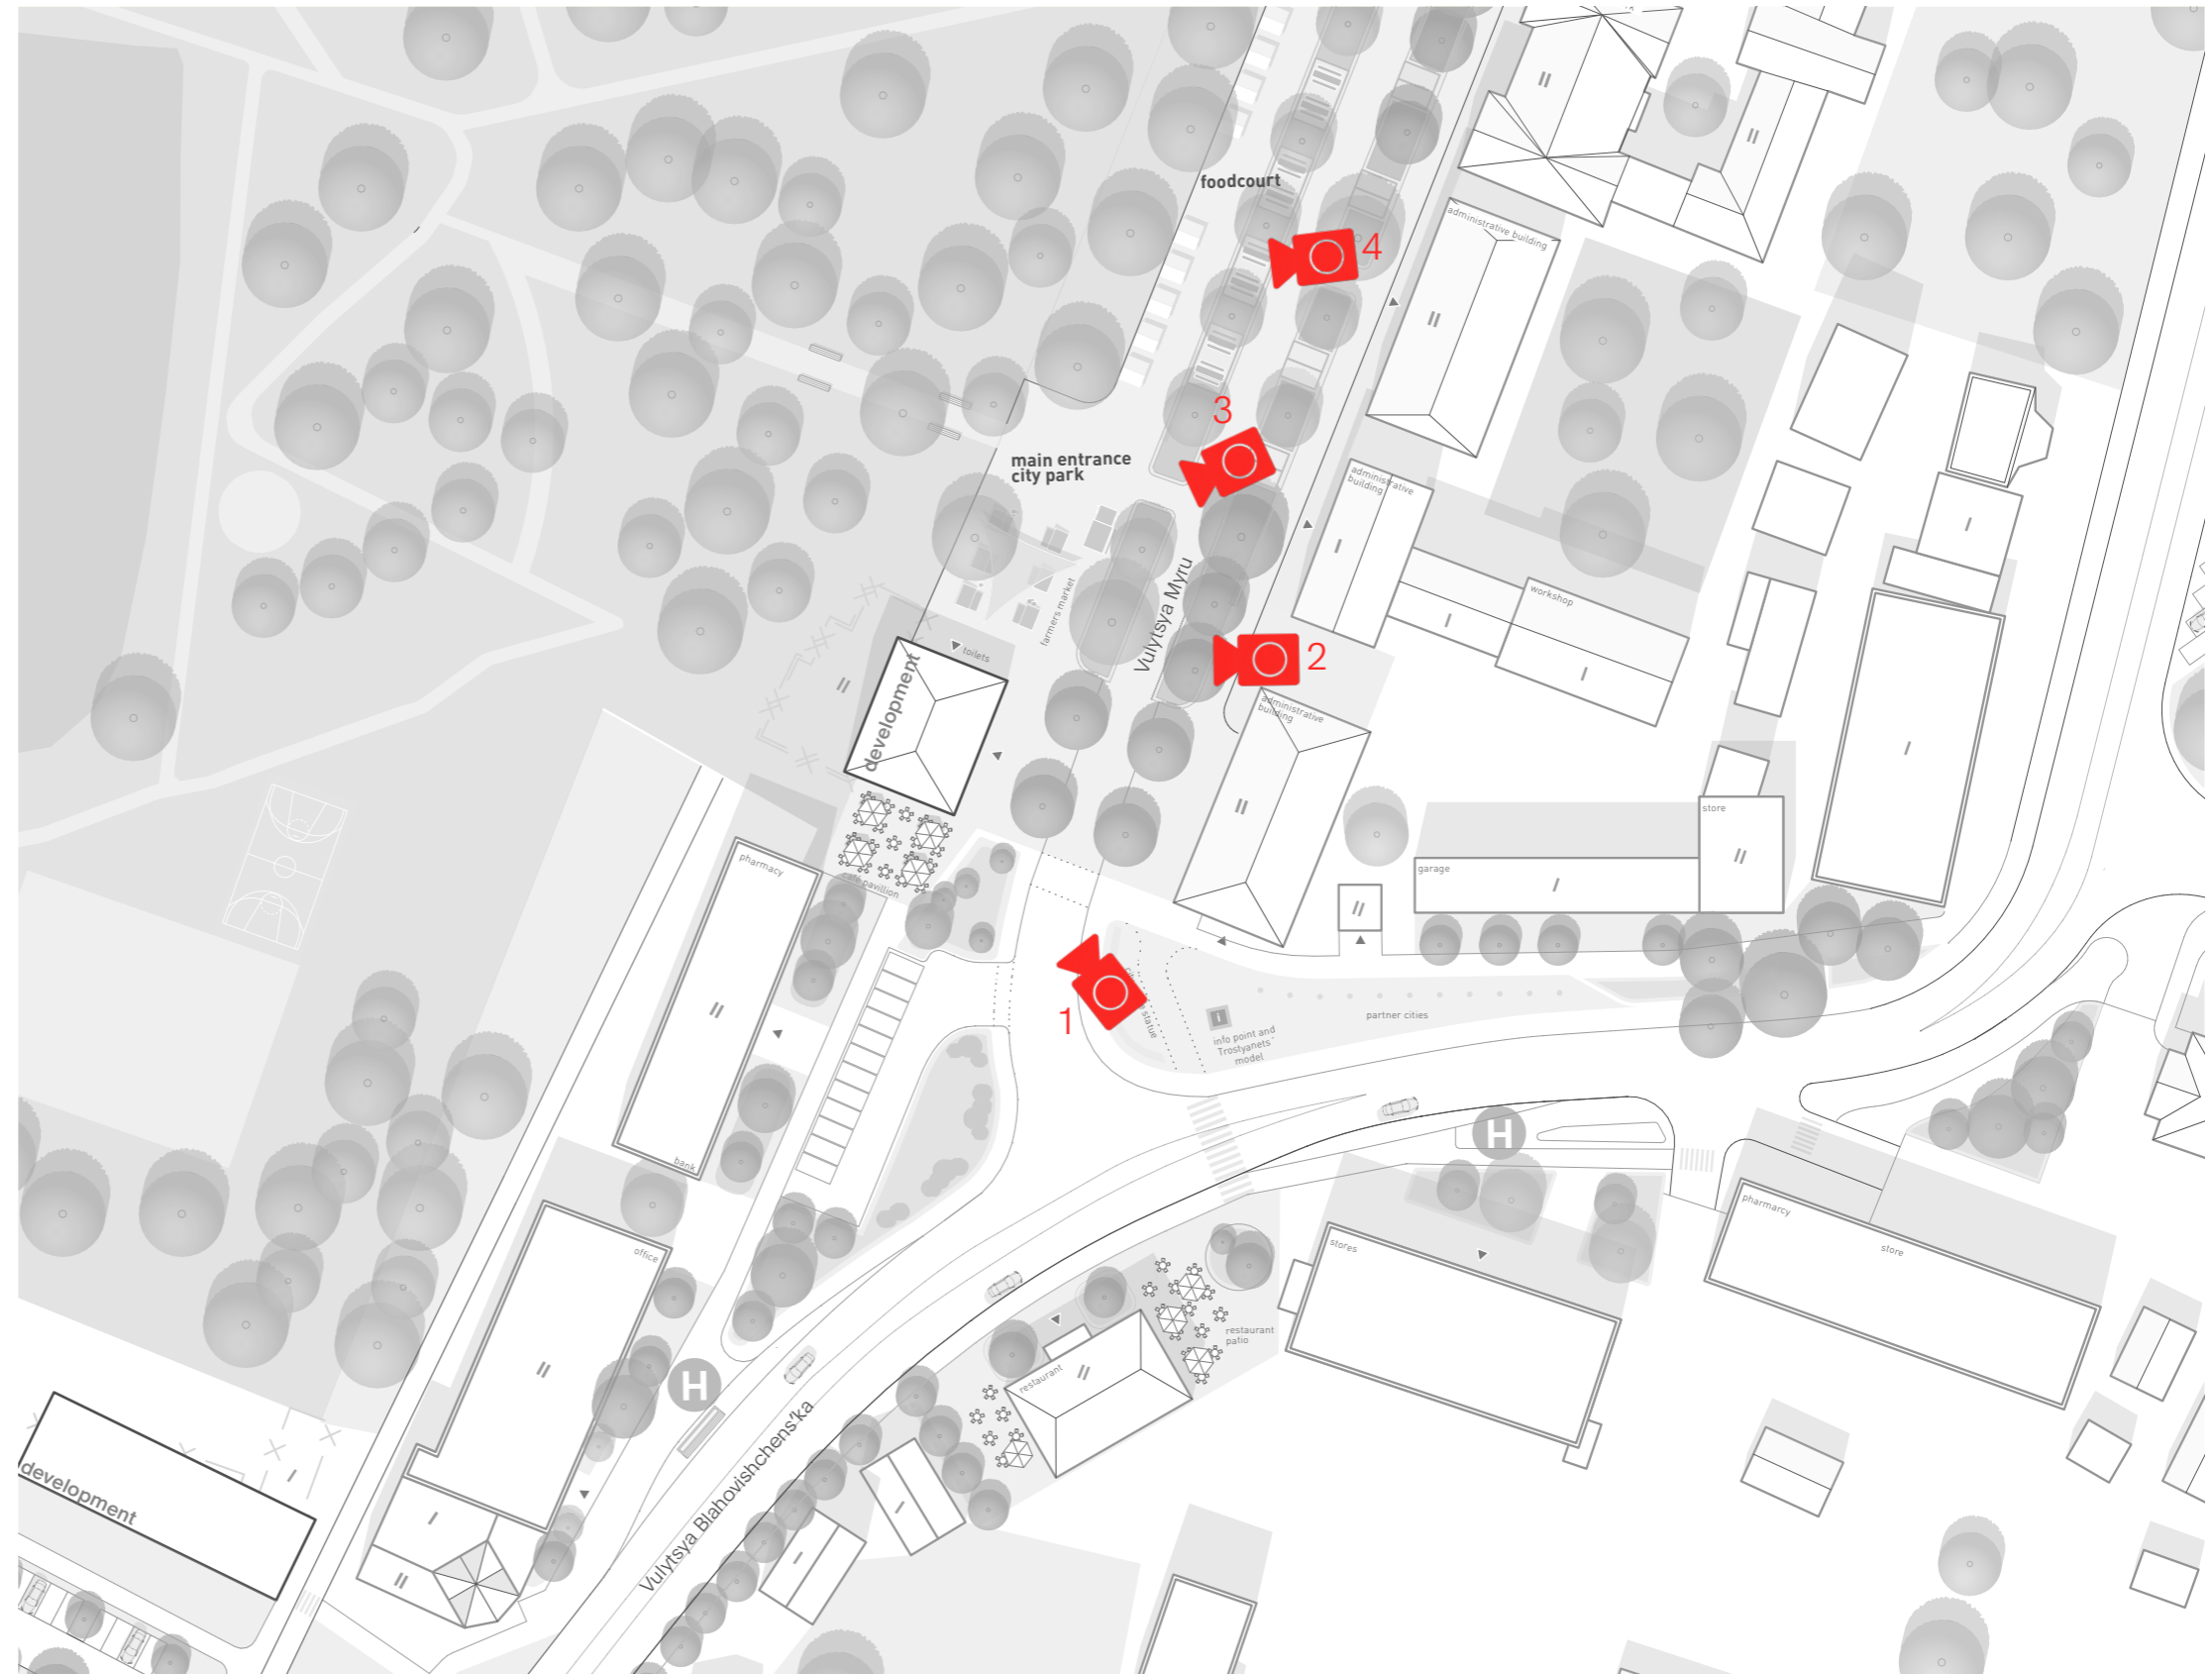

conceptual masterplan

M 1:12000 | DIN A3

conceptual siteplan

M 1:3000 | DIN A3

siteplan

M 1:3000 | DIN A3

Zoom market square

M 1:1000 | DIN A3

visualisation views

view 1: boulevard entry with the café Trostyanets

view 2: café and tourism office pavilion

view 3: farmers market and park entry

view 4: food court furniture

M 1:1000 | DIN A3

view 1: boulevard entry with the café Trostyanets

view 2: café and tourism office pavilion

view 3: farmers market and park entry

view 4: food court furniture