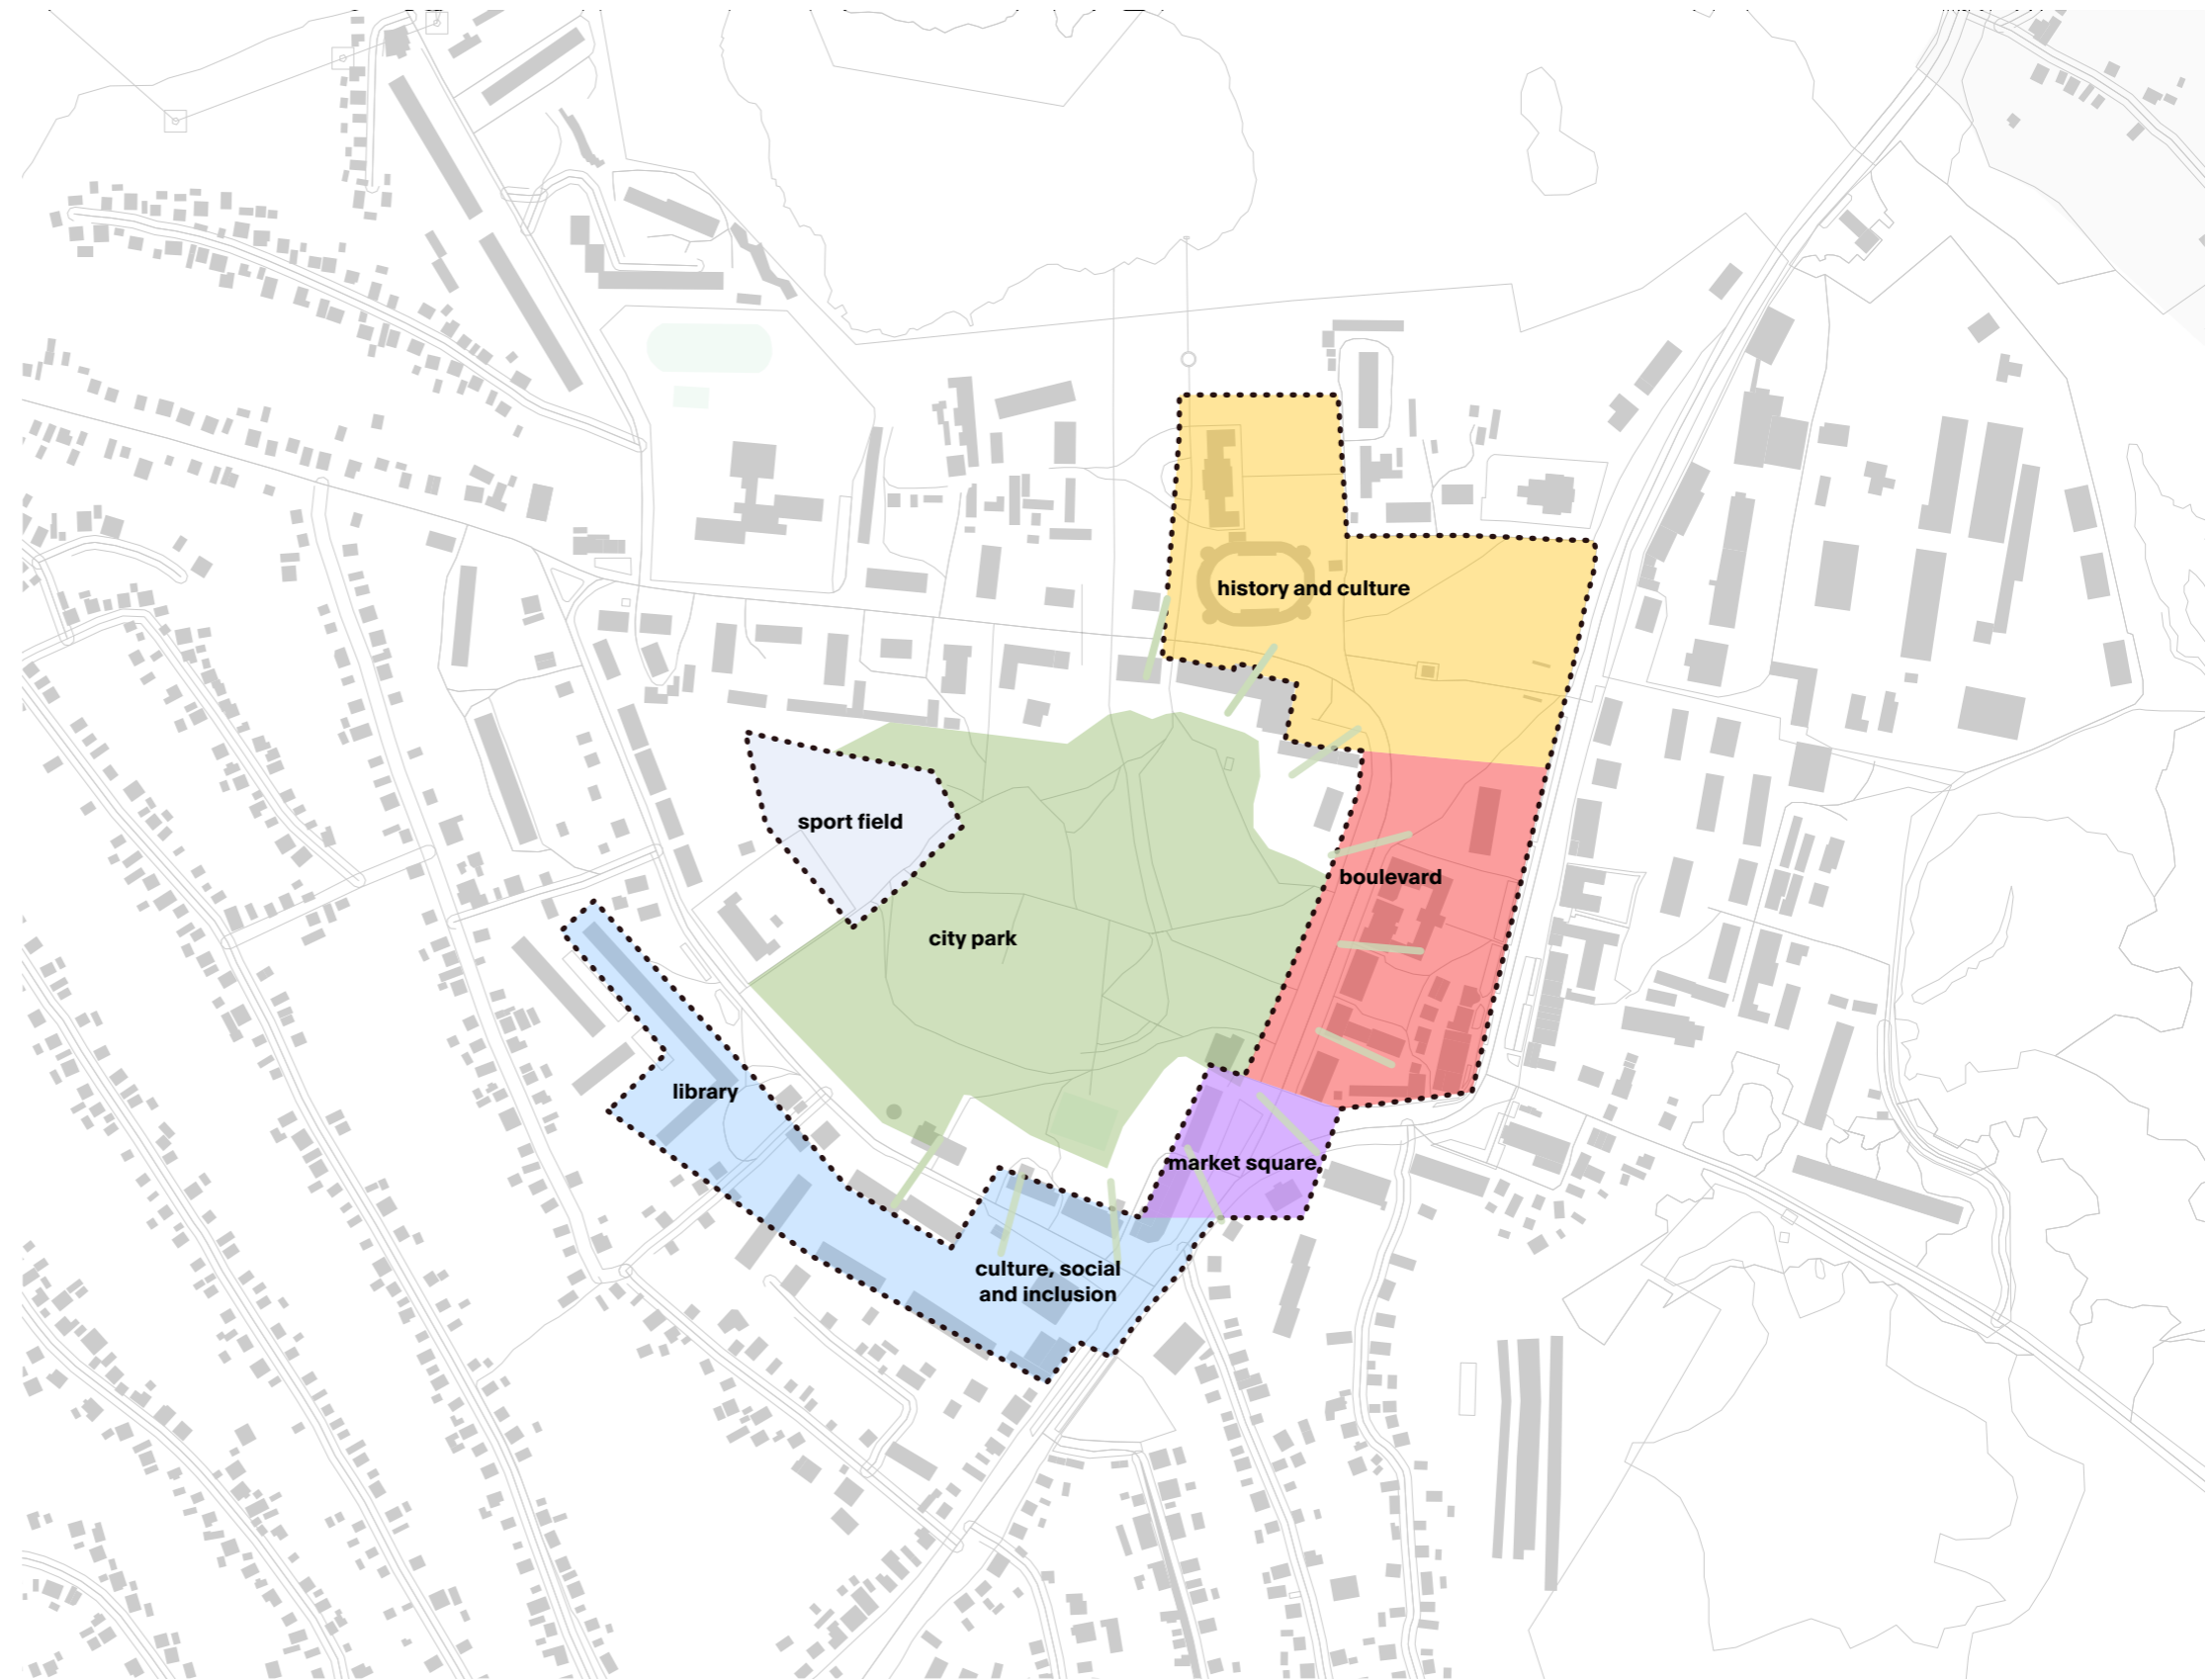

conceptual masterplan

M 1:12000 | DIN A3

conceptual siteplan

M 1:3000 | DIN A3

siteplan

M 1:3000 | DIN A3

Zoom market square

M 1:1000 | DIN A3

visualisation views

view 1: boulevard entry with the café Trostyanets

view 2: café and tourism office pavilion

view 3: farmers market and park entry

view 4: food court furniture

M 1:1000 | DIN A3

view 1: boulevard entry with the café Trostyanets

view 2: café and tourism office pavilion

view 3: farmers market and park entry

view 4: food court furniture