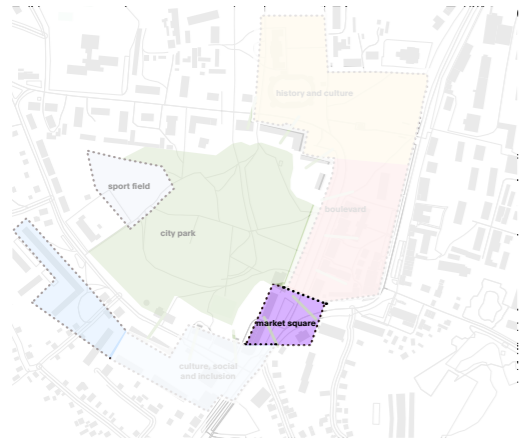

conceptual masterplan

M 1:12000 | DIN A3

conceptual siteplan

M 1:3000 | DIN A3

siteplan

M 1:3000 | DIN A3

Zoom market square

M 1:1000 | DIN A3

visualisation views

view 1: boulevard entry with the café Trostyanets

view 2: café and tourism office pavilion

view 3: farmers market and park entry

view 4: food court furniture

M 1:1000 | DIN A3

view 1: boulevard entry with the café Trostyanets

view 2: café and tourism office pavilion

view 3: farmers market and park entry

view 4: food court furniture